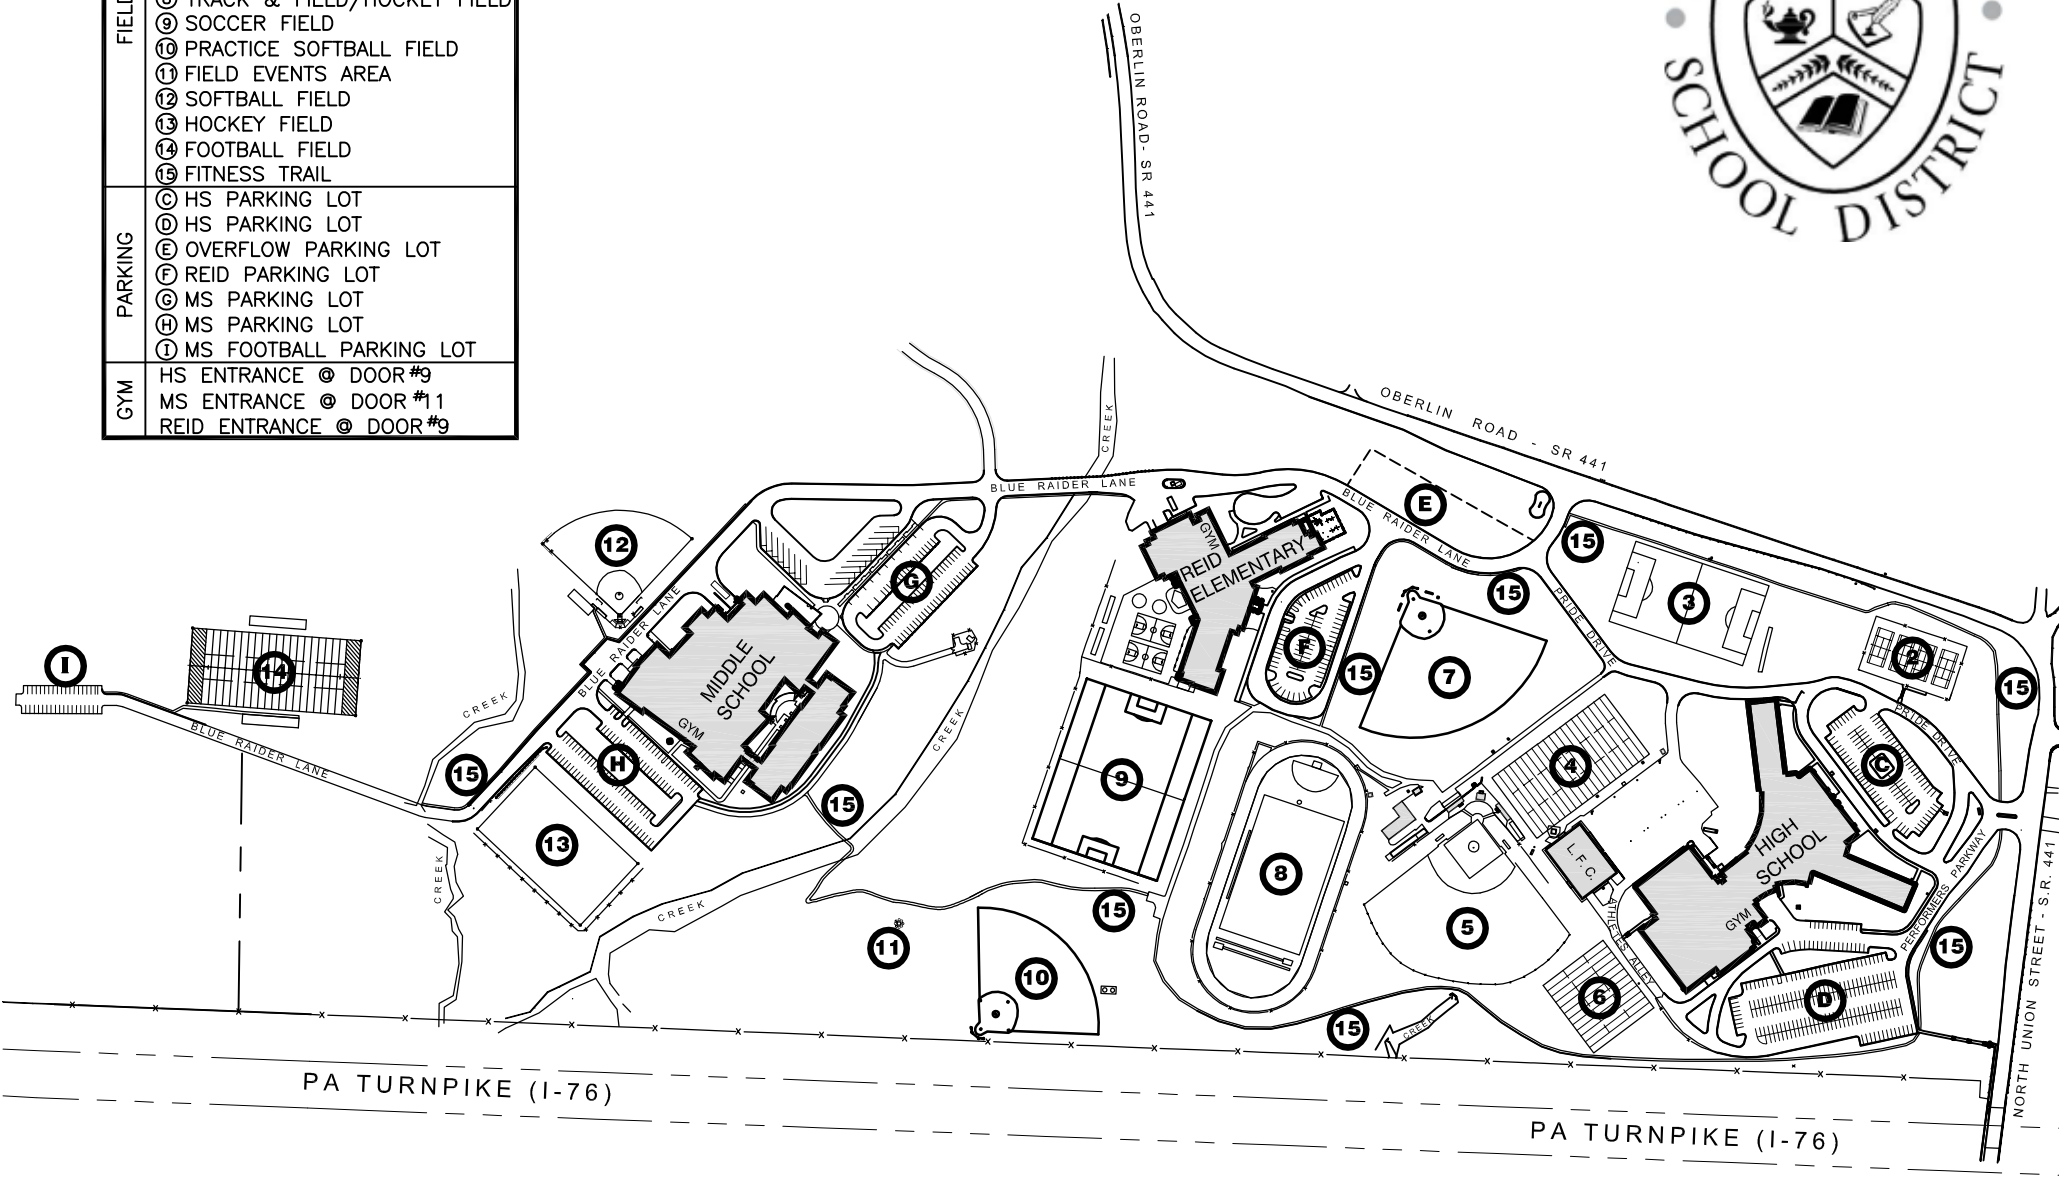

MAIN CAMPUS MAP

SITE LOCATIONS

FIELDS	② TENNIS COURT
	③ PRACTICE SOCCER FIELD
	④ PRACTICE FOOTBALL FIELD
	⑤ BASEBALL FIELD
	⑥ PRACTICE FOOTBALL FIELD
	⑦ SOFTBALL FIELD
	⑧ TRACK & FIELD/HOCKEY FIELD
	⑨ SOCCER FIELD
	⑩ PRACTICE SOFTBALL FIELD
	⑪ FIELD EVENTS AREA
	⑫ SOFTBALL FIELD
	⑬ HOCKEY FIELD
	⑭ FOOTBALL FIELD
	⑮ FITNESS TRAIL
	PARKING
ⓑ HS PARKING LOT	
ⓒ OVERFLOW PARKING LOT	
ⓓ REID PARKING LOT	
ⓔ MS PARKING LOT	
ⓕ MS PARKING LOT	
ⓖ MS FOOTBALL PARKING LOT	
GYM	HS ENTRANCE @ DOOR #9
	MS ENTRANCE @ DOOR #1
	REID ENTRANCE @ DOOR #9

HIGH SCHOOL
1155 NORTH UNION STREET

MIDDLE SCHOOL
215 OBERLIN ROAD

REID ELEMENTARY SCHOOL
201 OBERLIN ROAD

MIDDLETOWN AREA SCHOOL DISTRICT MAIN CAMPUS